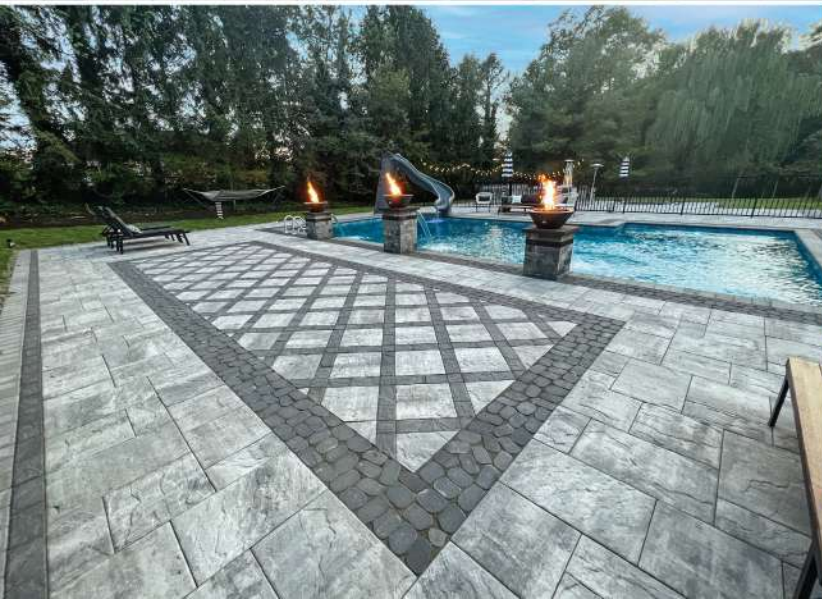

Any Shape And Size

If you can dream it – we can build it!

Check out some of the popular vinyl pool configurations that include:

- ✓ Custom Shapes
- ✓ Tanning / Sun Decks
- ✓ Benches / Shelves
- ✓ Built-in Spa's

TIMES SQUARE 1X2

TIMES SQUARE 2X3

Fire & Water Features

Ignite Your Style With Motion & Glow

Flawless Chopper View

Patio Experts

Specializing In Paving Stone, Porcelain & Natural Stone Patios

Outdoor Kitchens

Create A Perfect Space For Cooking, Entertaining & Relaxing

Pergolas & Pavilions

Elevate Your Outdoors - Customized To Your Needs

Retaining Walls

Strong Foundations & Stunning Landscapes

Sport Courts

High-Performance Courts For Your Backyard

Turf

Premium Turf For Clean & Modern Landscapes

Stoops & Walkways

Make An Entrance With Custom Stone Stoops & Steps

Driveways

Make Every Arrival A Grand Entrance

Veneers

Bold Texture, Lasting Beauty, Endless Impact