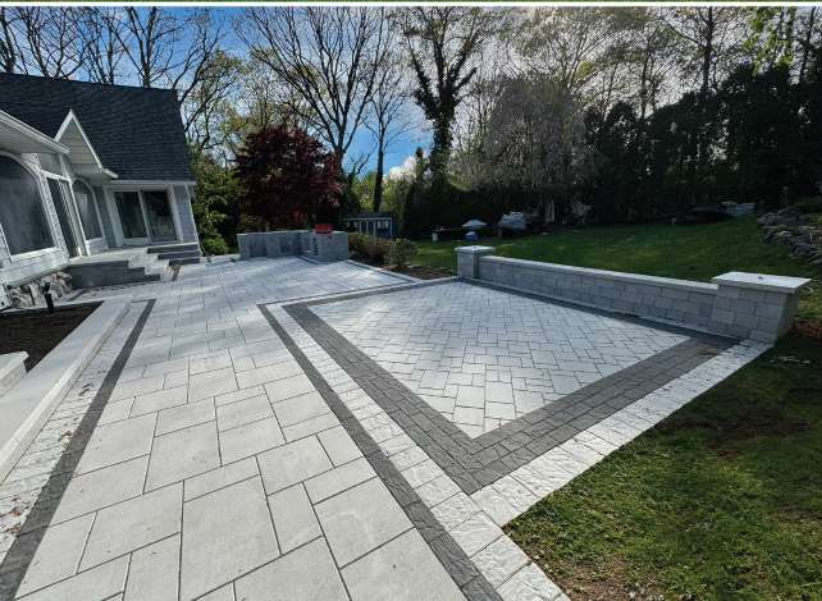

TIMES SQUARE 1X2

TIMES SQUARE 2X3

Fire & Water Features

Ignite Your Style With Motion & Glow

Flawless Chopper View

Patio Experts

Specializing In Paving Stone, Porcelain & Natural Stone Patios

Outdoor Kitchens

Create A Perfect Space For Cooking, Entertaining & Relaxing

Pergolas & Pavilions

Elevate Your Outdoors - Customized To Your Needs

Retaining Walls

Strong Foundations & Stunning Landscapes

Sport Courts

High-Performance Courts For Your Backyard

Turf

Premium Turf For Clean & Modern Landscapes

Stoops & Walkways

Make An Entrance With Custom Stone Stoops & Steps

Driveways

Make Every Arrival A Grand Entrance

Veneers

Bold Texture, Lasting Beauty, Endless Impact