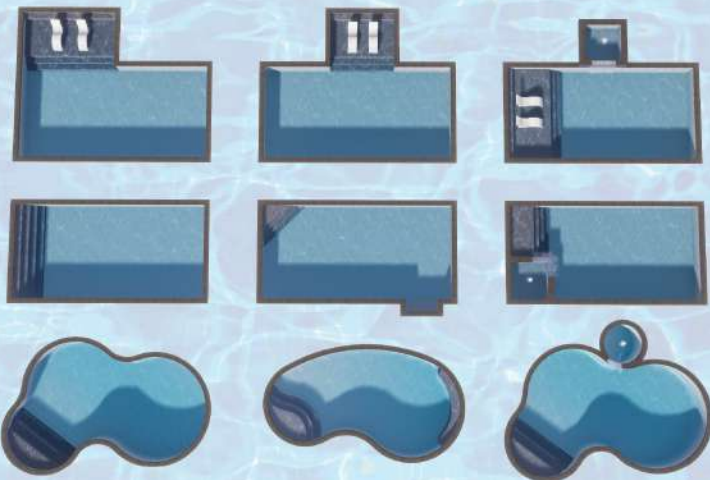

Poured Concrete Walls

Rebar Reinforced 10" Solid 3500 PSI Concrete For All Walls, Steps & Benches

Solid PVC Plumbing

Schedule 40 2" PVC Piping & Fittings For All Plumbing Lines

Industry Leading Equipment

Specializing In Hayward & Jandy Installation For all Pumps, Filters, Automation, Salt Systems & Lighting

Any Shape And Size

If you can dream it – we can build it!

Check out some of the popular vinyl pool configurations that include:

- ✓ Custom Shapes
- ✓ Tanning / Sun Decks
- ✓ Benches / Shelves
- ✓ Built-in Spa's