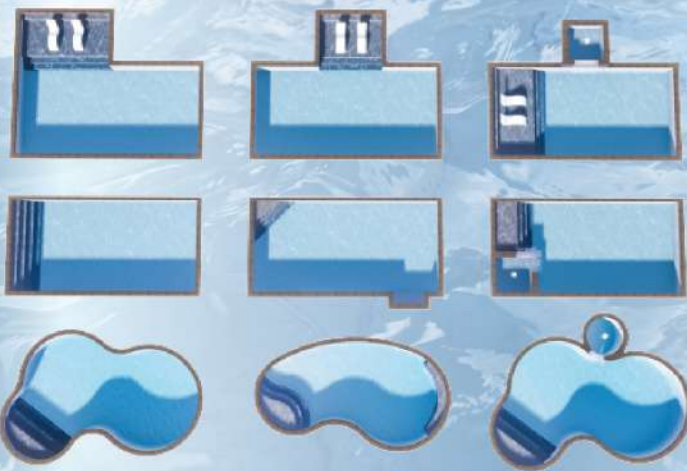

Any Shape And Size

If you can dream it - we can build it!

Check out some of the popular gunite pool configurations that include:

- ✓ Custom Shapes
- ✓ Tanning / Sun Decks
- ✓ Benches / Shelves
- ✓ Built-in Spa's
- ✓ Infinity Edge
- ✓ Water Features