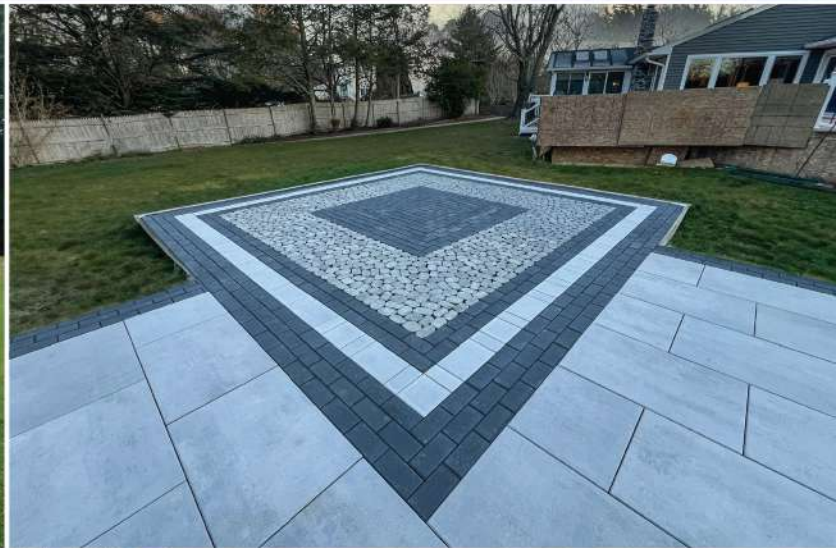

TIMES SQUARE 1X2

TIMES SQUARE 2X3

Fire & Water Features

Ignite Your Style With Motion & Glow

Flawless Chopper View

Patio Experts

Specializing In Paving Stone, Porcelain & Natural Stone Patios

Outdoor Kitchens